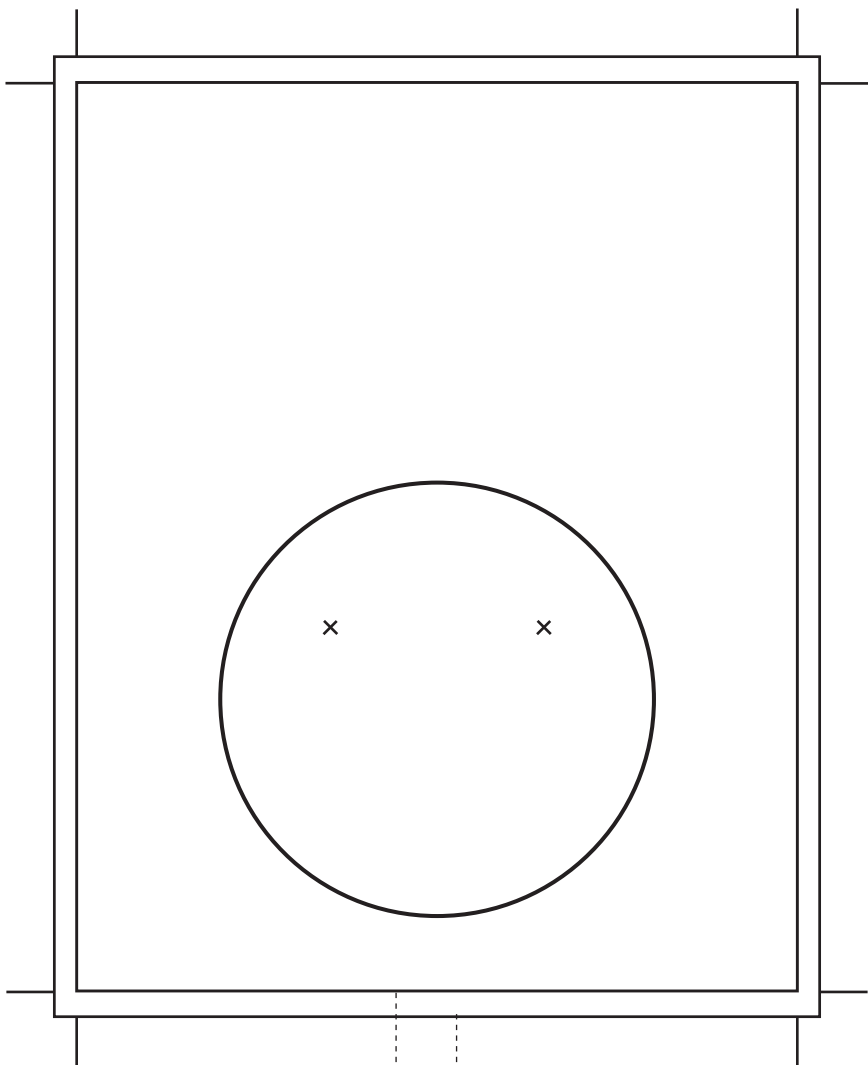

six cent press

CUSTOM PACKAGING OF 1 - 2.25" BUTTON

FACE (3.75 X 4.75")

BLEED (4 X 5")

IMAGE GOES IN THE INNER BOX (FACE), AND
BACKGROUND COLOURS MUST EXTEND TO THE
OUTER BOX (BLEED)