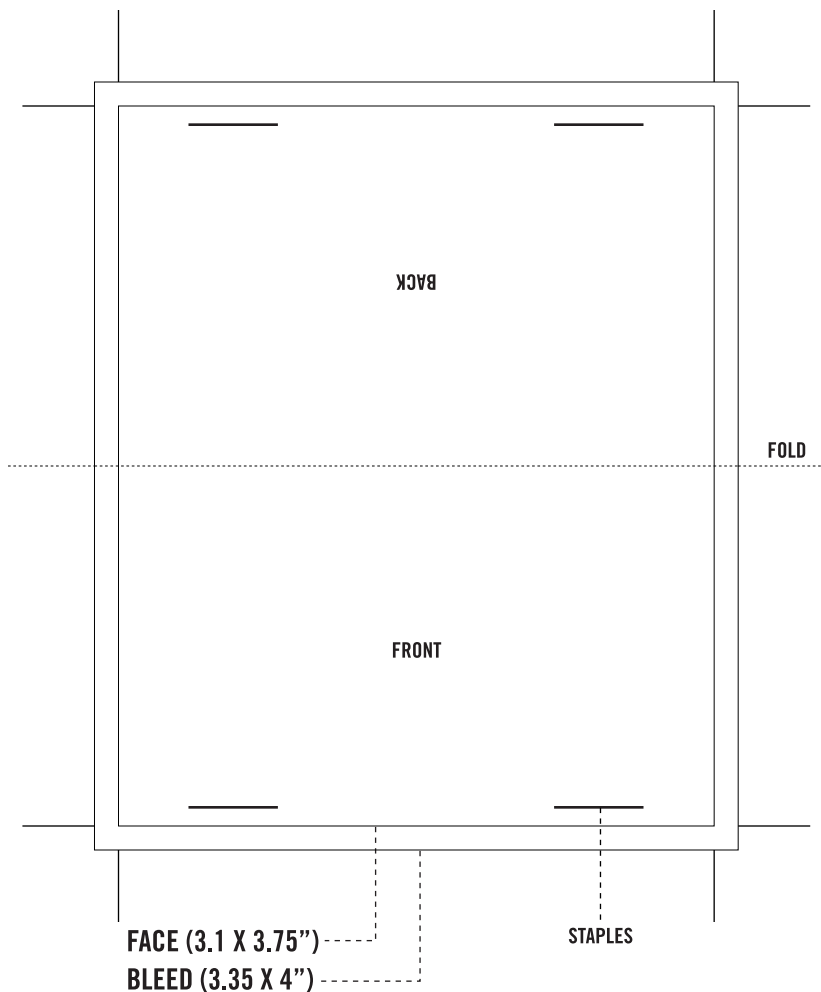

six cent press

CUSTOM PACKAGING OF 3 - 1" BUTTONS

IMAGE GOES IN THE INNER BOX (FACE), AND
BACKGROUND COLOURS MUST EXTEND TO THE
OUTER BOX (BLEED). KEEP TEXT ABOVE THE STAPLES.