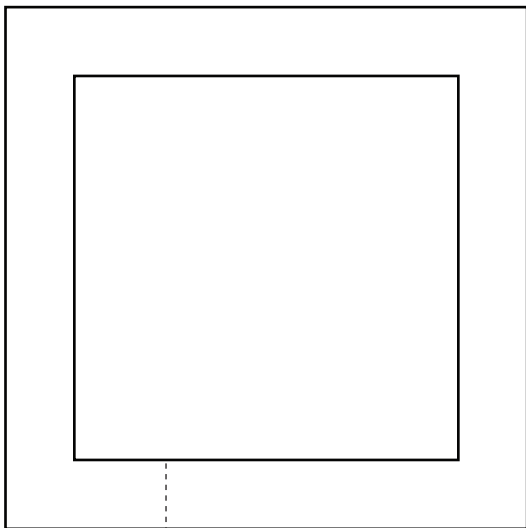

## 2" SQUARE BUTTON TEMPLATE

FACE (2")

BLEED (2.717")

**IMAGE GOES IN THE INNER BOX (FACE), AND  
BACKGROUND COLOURS MUST EXTEND TO THE  
OUTER BOX (BLEED)**