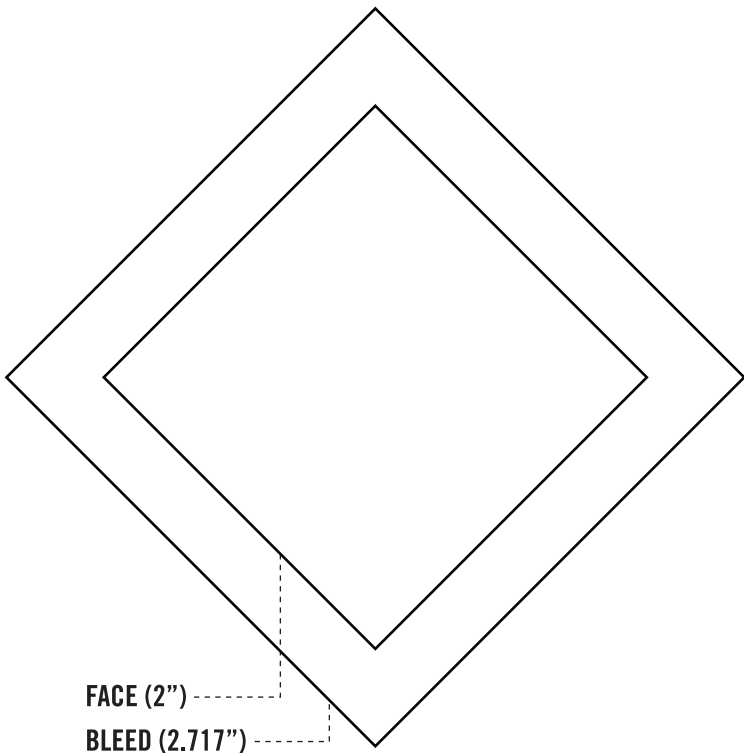

## 2" DIAMOND BUTTON TEMPLATE

**IMAGE GOES IN THE INNER BOX (FACE), AND  
BACKGROUND COLOURS MUST EXTEND TO THE  
OUTER BOX (BLEED)**