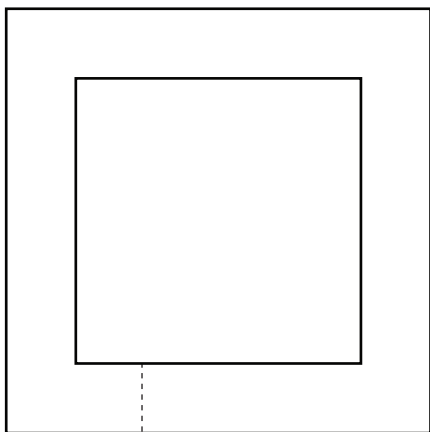

## 1.5" SQUARE BUTTON TEMPLATE

FACE (1.485")

BLEED (2.21")

**IMAGE GOES IN THE INNER BOX (FACE), AND  
BACKGROUND COLOURS MUST EXTEND TO THE  
OUTER BOX (BLEED)**