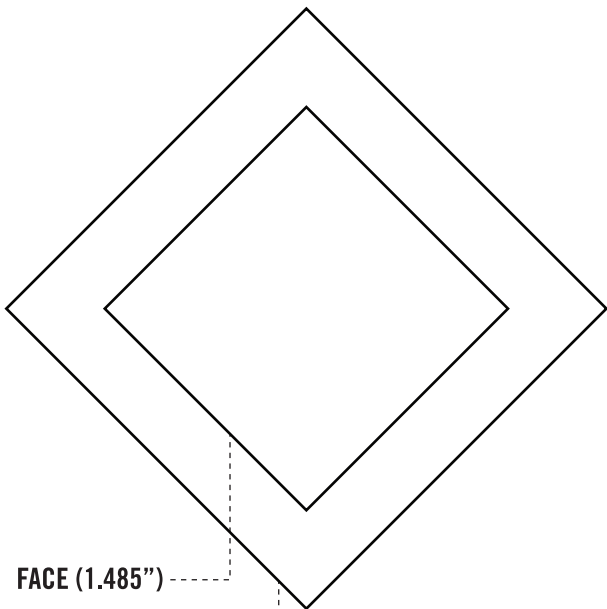

six cent press

1.5" DIAMOND BUTTON TEMPLATE

BLEED (2.21")

**IMAGE GOES IN THE INNER BOX (FACE), AND
BACKGROUND COLOURS MUST EXTEND TO THE
OUTER BOX (BLEED)**