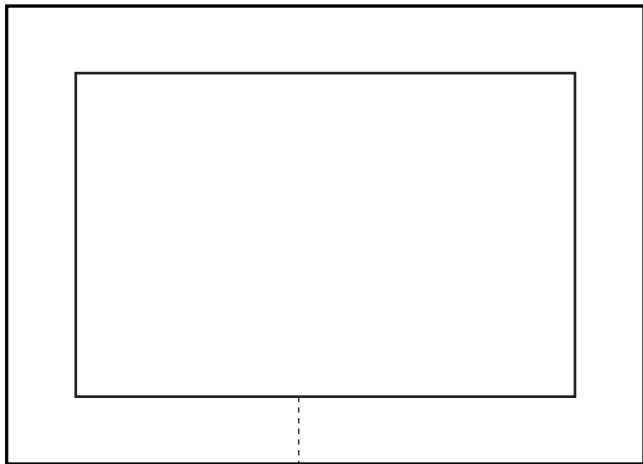

six cent press

1.75 X 2.75" RECTANGLE BUTTON TEMPLATE

FACE (2.6 X 1.685")

BLEED (3.3194 X 2.3854")

**IMAGE GOES IN THE INNER BOX (FACE), AND
BACKGROUND COLOURS MUST EXTEND TO THE
OUTER BOX (BLEED)**