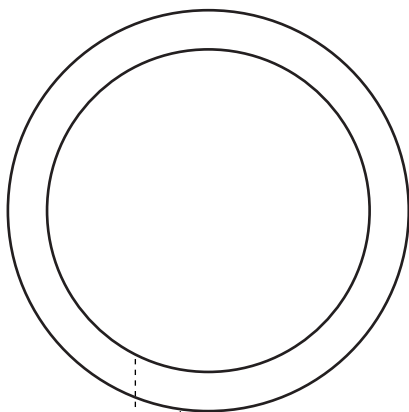

1.75" BUTTON TEMPLATE

FACE (1.68)

BLEED (2.088)

IMAGE GOES IN THE INNER CIRCLE (BUTTON FACE), AND
BACKGROUND COLOURS MUST EXTEND OUT TO THE
OUTER CIRCLE (BLEED)