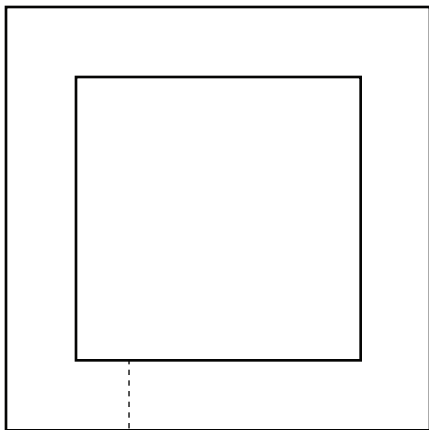

1.5" SQUARE BUTTON TEMPLATE

FACE (1.5")

BLEED (2.207")

**IMAGE GOES IN THE INNER SQUARE (BUTTON FACE), AND
BACKGROUND COLOURS MUST EXTEND OUT TO THE OUTER
SQUARE (BLEED)**