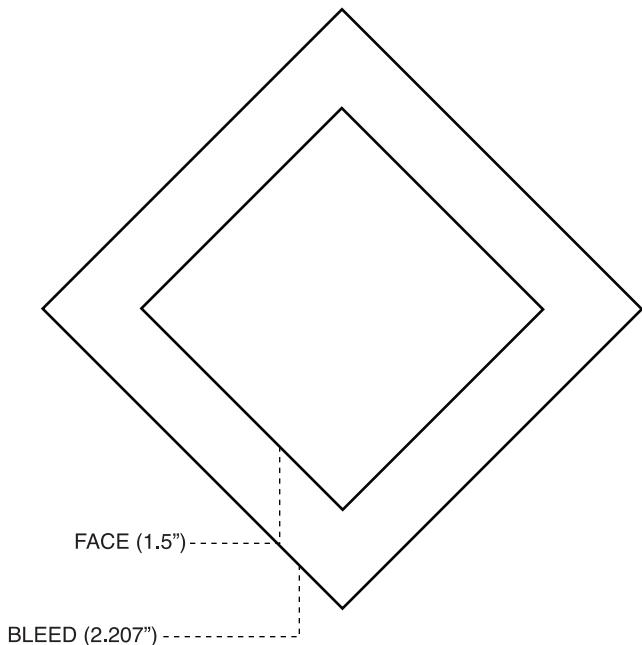

1.5" DIAMOND TEMPLATE

**IMAGE GOES IN THE INNER SQUARE (BUTTON FACE), AND
BACKGROUND COLOURS MUST EXTEND OUT TO THE OUTER
SQUARE (BLEED)**