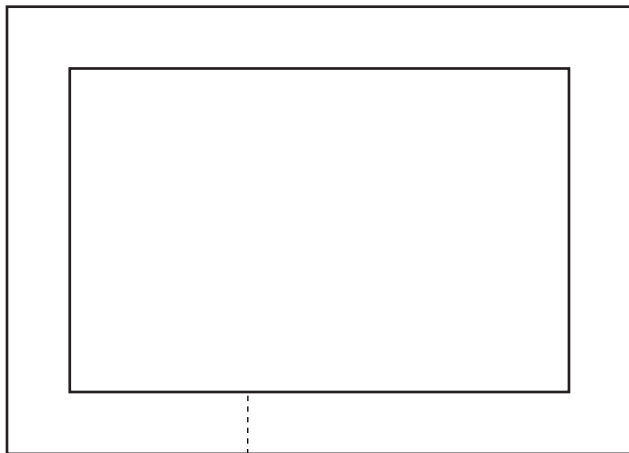

1.75 X 2.75" RECTANGLE TEMPLATE

FACE (2.6 X 1.685")

BLEED (3.254 X 2.329")

IMAGE GOES IN THE INNER CIRCLE (BUTTON FACE), AND
BACKGROUND COLOURS MUST EXTEND OUT TO THE
OUTER CIRCLE (BLEED)